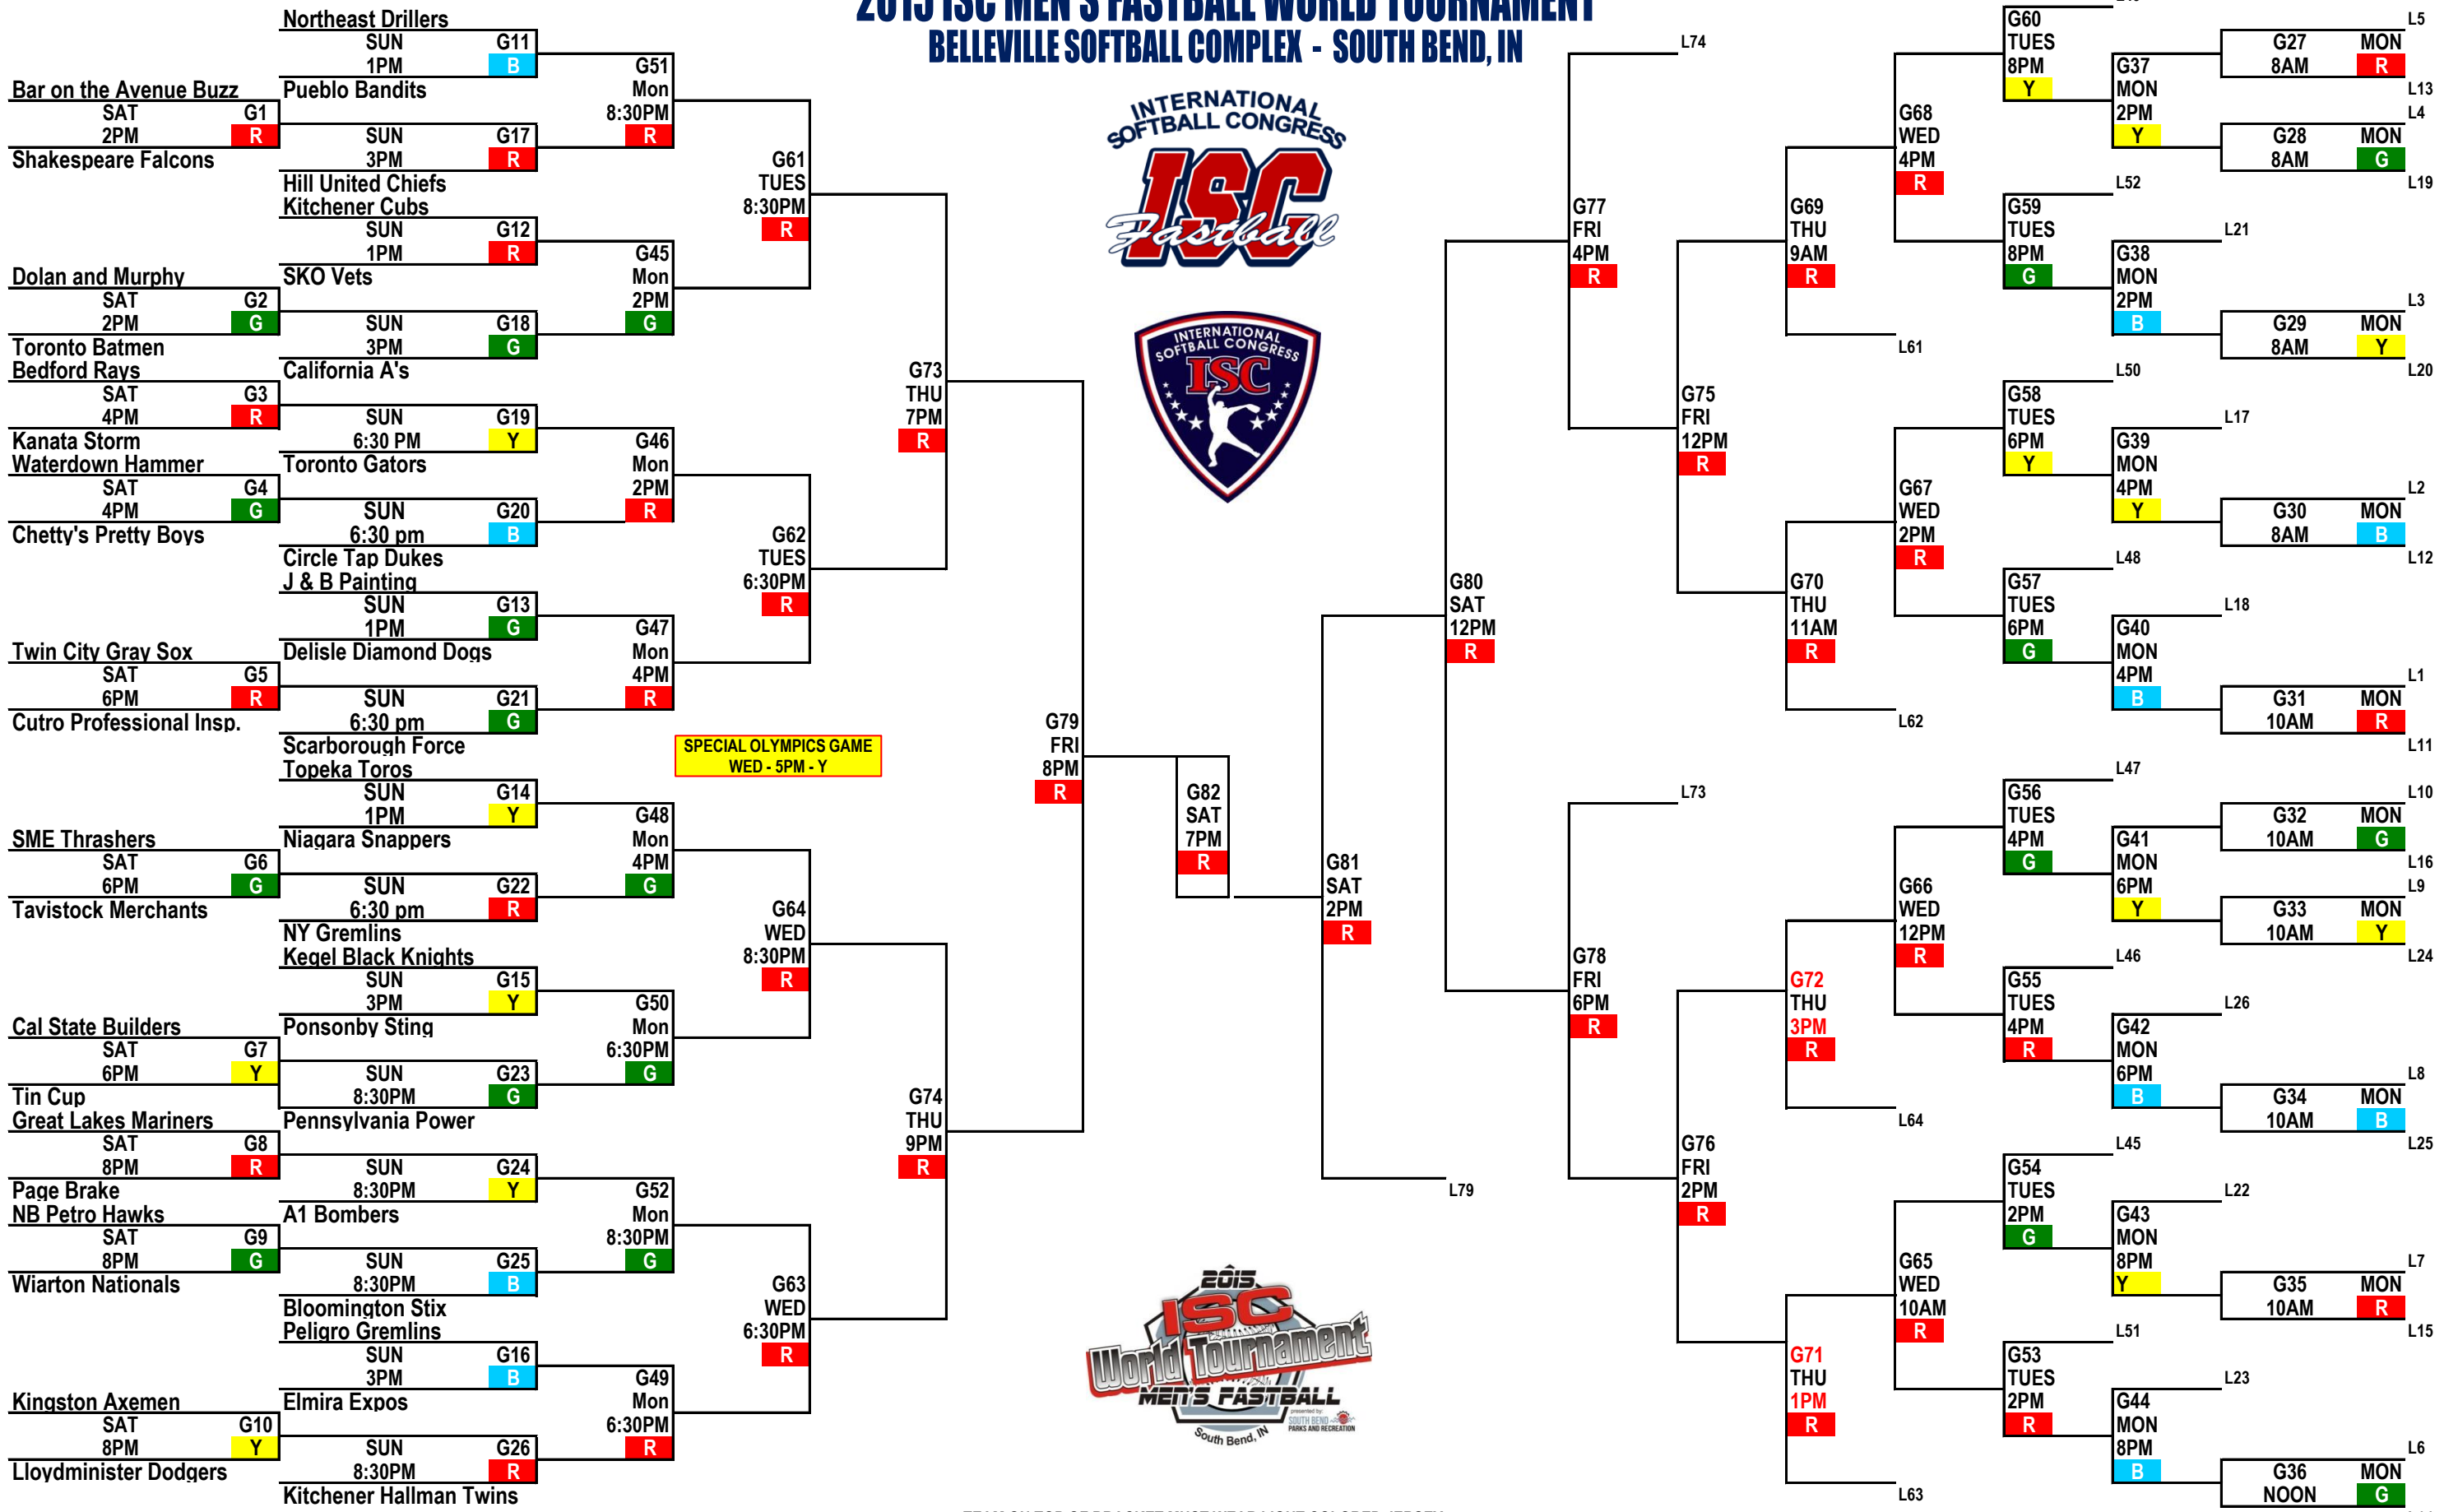

2015 ISC MEN'S FASTBALL WORLD TOURNAMENT

BELLEVILLE SOFTBALL COMPLEX - SOUTH BEND, IN

TEAM ON TOP OF BRACKET MUST WEAR LIGHT COLORED JERSEY
R = RED FIELD - G = GREEN FIELD - Y = YELLOW FIELD - B = BLUE FIELD